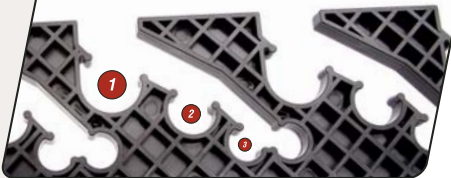

the Shackle™

Keeps Birds Locked and Loaded

ROOF-MOUNTED CARRYING SYSTEM FOR UPLAND AND WATERFOWL BIRDS.

Three different sized neck holes accommodate various game birds ranging from ① turkey/goose, ② pheasant/duck and ③ quail/dove.

37" W x 32" L x 4.75" H
assembled dimensions.

Transport your birds with the Shackle™, an innovative carrying system that attaches to the luggage rack of your SUV or minivan.

After the thrill of the hunt is over, your next task is getting the birds home. Many upland and waterfowl bird hunters transport their birds in bags or other types of containers. Often, this leaves a mess inside your vehicle. Blood stains and other fluids can leave an unpleasant odor and may be costly to clean. So how can you avoid this situation? Transport your birds with the Shackle, an innovative carrying system that attaches to your luggage rack. The Shackle allows you to securely lock your birds to the luggage rack of your vehicle in one easy move. You'll wonder how you ever hunted without it.

Take Bird Hunting to the Limits with the Shackle™.

- Assembles and attaches in seconds. No tools required.
- Fits adjustable luggage racks on most SUVs and minivans. (Two horizontal cross members required.)
- Securely holds up to 12 pheasants or other game birds.
- Allows outside air to flow over your birds to keep meat fresh.
- Holds birds secure at normal highway speeds.
- Strong and durable molded plastic washes clean.
- Breaks down into three separate pieces for convenient storage.